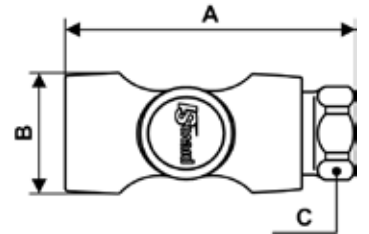

QUICK RELEASE SAFETY COUPLINGS ON PLATE - ISI 06

Parallel female thread coupler

Profile : ISO 6150B

Min / Max operating pressure

2 / 12 bar

ID passage

6 mm

Min. / Max temperature

-15 / 70 °C

Part number	Female thread
ISI 061101CP	G1/4
ISI 061102CP	G3/8
ISI 061103CP	G1/2